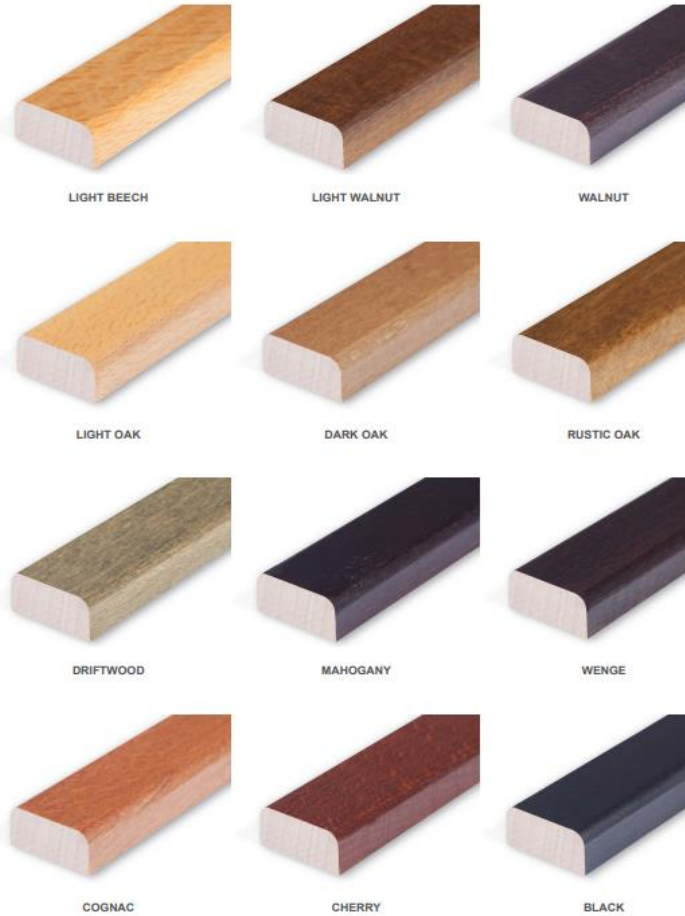

Enna Side Chair

Specifications

SKU	600-884
Height (mm)	895
Width (mm)	450
Depth (mm)	555
Seat Height (mm)	460
QTY Per Pallet	12
Weight	7Kg
MOQ	10
Material	Beechwood

FRAME FINISHES

VENETO FAUX LEATHERS